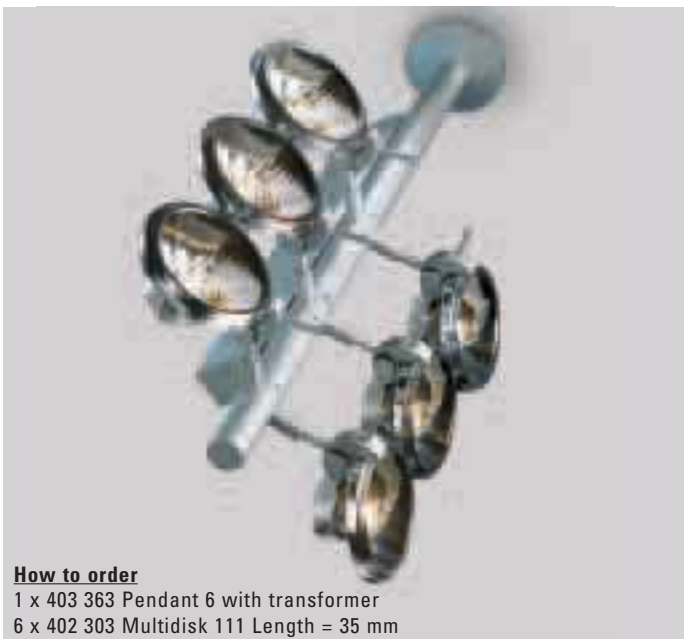

403 363

2x 150VA 230V

404 343

12V

Without transformer technically not possible

How to order

1 x 403 363 Pendant 6 with transformer
6 x 402 303 Multidisk 111 Length = 35 mm

Use with spot Z-Multidisk
see page 109