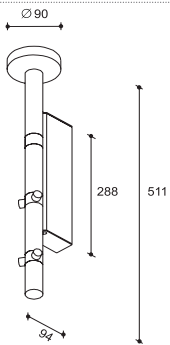

PROPELLER 3

How to order

1 x 404 433 Propeller 3 without transformer
3 x 402 143 Multidisk Length = 400 mm

Use with spot Z-Propeller
see page 109

PENDANT 4

PENDANT 6

403 343

2x 105VA 230V

403 363

2x 150VA 230V

404 343

12V

Without transformer technically not possible

How to order

1 x 403 363 Pendant 6 with transformer
6 x 402 303 Multidisk 111 Length = 35 mm

Use with spot Z-Multidisk
see page 109