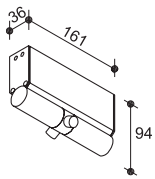

BASE 4

403 123   1x 105VA 230V

404 123   12V

403 143   2x 105VA 230V

404 143   12V

403 163   2x 150VA 230V

404 163   12V

How to order

- 1 x 403 143 Base 4 with transformer
- 2 x 402 203 Multidisk dichro Length = 35 mm
- 2 x 402 103 Multidisk Length = 35 mm

Use with spot Z-Multidisk

see page 109