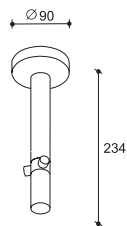

403 423

1x 105VA 230V

404 423

12V

403 433

1x 150VA 230V

404 433

12V