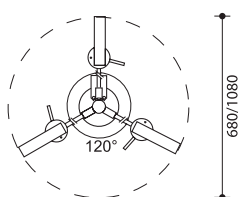

403 423

1x 105VA 230V

404 423

12V

403 433

1x 150VA 230V

404 433

12V

How to order

1 x 404 433 Propeller 3 without transformer
3 x 402 143 Multidisk Length = 400 mm

Use with spot Z-Propeller
see page 109