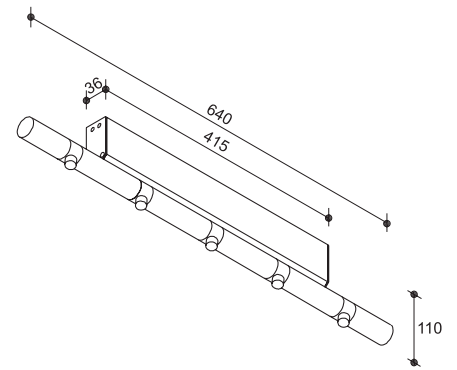

403 223

1x 105VA 230V

403 233

1x 150VA 230V

403 253

1x 105VA +
1x 150VA 230V

404 223

12V

404 233

12V

404 253

12V