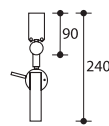

12V

404 233

12V

404 253

12V

How to order

1 x 403 253 Battery 5 with transformer
5 x 402 303 Multidisk 111 Length = 35 mm

Use with spot Z-Multidisk