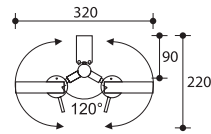

403 363

2x 150VA 230V

404 343

12V

Without transformer technically not possible

How to order

1 x 403 363 Pendant 6 with transformer
6 x 402 303 Multidisk 111 Length = 35 mm

Use with spot Z-Multidisk
see page 109