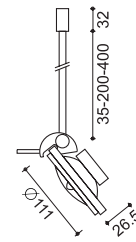

50Wmax QR111
12V G53

402 303	for Z-Multidisk	35 mm
402 323	for Z-Propeller	200 mm
402 343	for Z-Propeller	400 mm