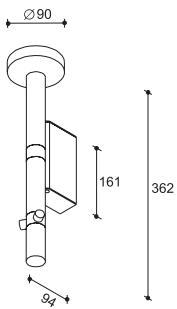

403 423

1x 105VA 230V

404 423

12V

403 433

1x 150VA 230V

404 433

12V