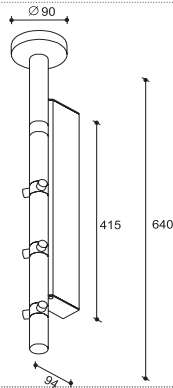

PROPELLER 3

How to order

1 x 404 433 Propeller 3 without transformer
3 x 402 143 Multidisk Length = 400 mm

Use with spot Z-Propeller
see page 109

PENDANT 4

PENDANT 6

403 343

2x 105VA 230V

403 363

2x 150VA 230V

404 343

12V

Without transformer technically not possible

How to order

1 x 403 363 Pendant 6 with transformer
6 x 402 303 Multidisk 111 Length = 35 mm

Use with spot Z-Multidisk
see page 109