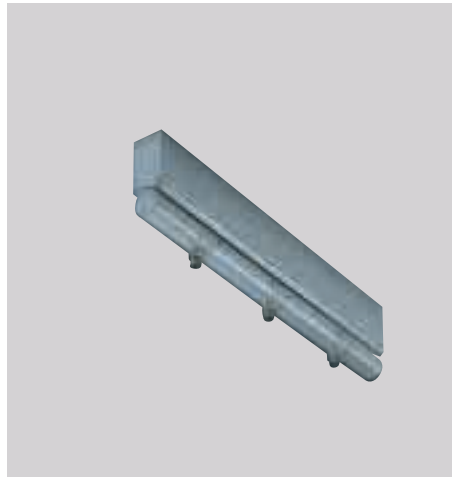

404 163 12V

How to order

- 1 x 403 143 Base 4 with transformer
- 2 x 402 203 Multidisk dichro Length = 35 mm
- 2 x 402 103 Multidisk Length = 35 mm

Use with spot Z-Multidisk

see page 109

BATTERY 2

BATTERY 3

12V

404 233

12V

404 253

12V

How to order

1 x 403 253 Battery 5 with transformer
5 x 402 303 Multidisk 111 Length = 35 mm

Use with spot Z-Multidisk