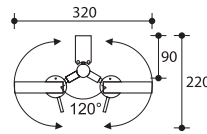

BASE 2

BASE 4

BASE 6

403 123 1x 105VA 230V

404 123 12V

403 143 2x 105VA 230V

404 143 12V

403 163 2x 150VA 230V

404 163 12V

How to order

- 1 x 403 143 Base 4 with transformer
- 2 x 402 203 Multidisk dichro Length = 35 mm
- 2 x 402 103 Multidisk Length = 35 mm

Use with spot Z-Multidisk

see page 109

BATTERY 2

BATTERY 3