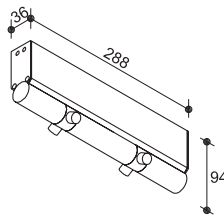

BASE 6

403 123   1x 105VA 230V

404 123   12V

403 143   2x 105VA 230V

404 143   12V

403 163   2x 150VA 230V

404 163   12V

How to order

- 1 x 403 143 Base 4 with transformer
- 2 x 402 203 Multidisk dichro Length = 35 mm
- 2 x 402 103 Multidisk Length = 35 mm

Use with spot Z-Multidisk

see page 109