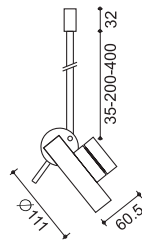

50Wmax QR-CB51
12V GU5.3

402 203	for Z-Multidisk	35 mm
402 223	for Z-Propeller	200 mm
402 243	for Z-Propeller	400 mm