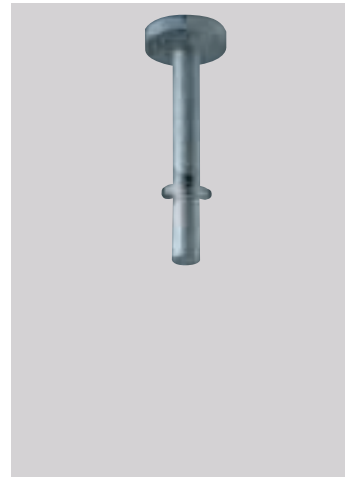

PROPELLER 3 without transfo