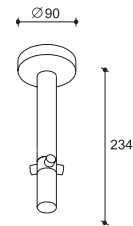

403 423

1x 105VA 230V

404 423

12V

403 433

1x 150VA 230V

404 433

12V