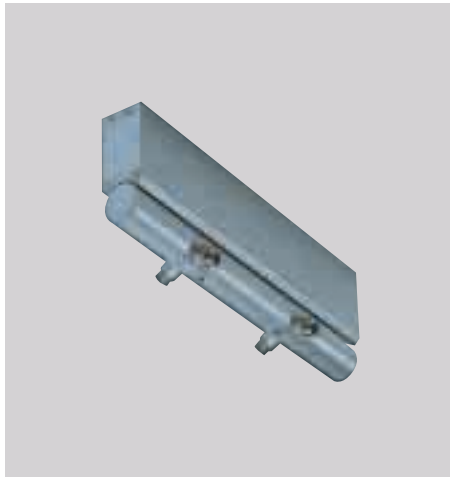

BASE 2

BASE 4

BASE 6

403 123 1x 105VA 230V

404 123 12V

403 143 2x 105VA 230V

404 143 12V

403 163 2x 150VA 230V

404 163 12V

How to order

- 1 x 403 143 Base 4 with transformer
- 2 x 402 203 Multidisk dichro Length = 35 mm
- 2 x 402 103 Multidisk Length = 35 mm

Use with spot Z-Multidisk

see page 109

BATTERY 2

BATTERY 3

12V

404 233

12V

404 253

12V

How to order

1 x 403 253 Battery 5 with transformer
5 x 402 303 Multidisk 111 Length = 35 mm

Use with spot Z-Multidisk