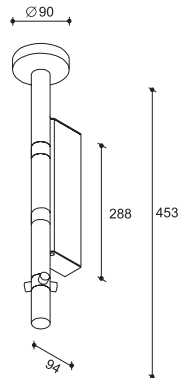

403 423

1x 105VA 230V

404 423

12V

403 433

1x 150VA 230V

404 433

12V