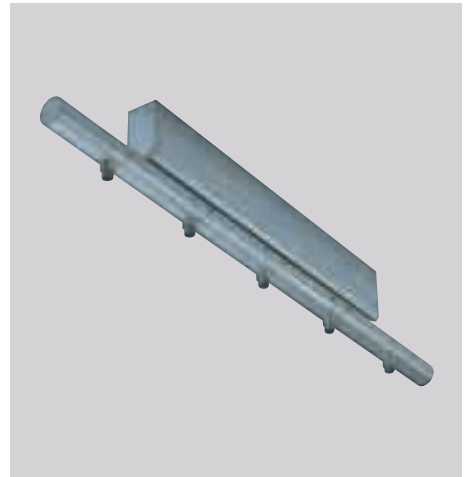

404 163 12V

How to order

- 1 x 403 143 Base 4 with transformer
- 2 x 402 203 Multidisk dichro Length = 35 mm
- 2 x 402 103 Multidisk Length = 35 mm

Use with spot Z-Multidisk

see page 109

BATTERY 2

BATTERY 3

12V

404 233

12V

404 253

12V

How to order

1 x 403 253 Battery 5 with transformer
5 x 402 303 Multidisk 111 Length = 35 mm

Use with spot Z-Multidisk