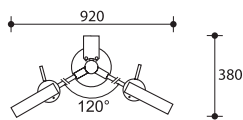

PROPELLER 3

How to order

1 x 404 433 Propeller 3 without transformer
3 x 402 143 Multidisk Length = 400 mm

Use with spot Z-Propeller
see page 109

PENDANT 4

PENDANT 6

403 343

2x 105VA 230V