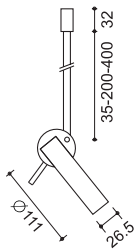

50Wmax QT12
12V GY6.35

402 103	for Z-Multidisk	35 mm
402 123	for Z-Propeller	200 mm
402 143	for Z-Propeller	400 mm