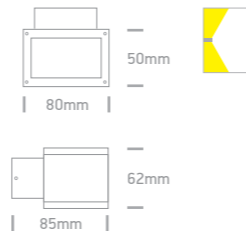

67160

230V | GU10 | 2x35W | IP54 | Natural aluminium

67160/AL Aluminium