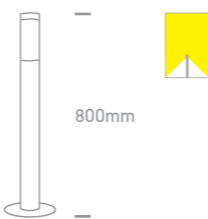

230V | E27 | 15W | IP44 | Stainless steel

366mm

67010W

230V | E27 | 15W | IP44 | Teak + stainless steel

67010W

360mm

230V | E27 | 15W | IP44 | Stainless steel

300mm

67012W

230V | E27 | 15W | IP44 | Teak + stainless steel

67012W

350mm

230V | E27 | 15W | IP44 | Stainless steel

800mm

67014W

230V | E27 | 15W | IP44 | Teak + stainless steel

67014W

800mm