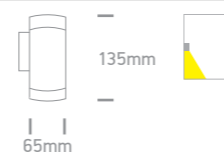

67130J

230V | GU10 | 11W | IP54 | Die cast

- 67130J/W White
- 67130J/G Grey
- 67130J/BR Rust Brown

Suitable for GU10 CFL and LED

67130H

230V | GU10 | 2x11W | IP54 | Die cast

- 67130H/W White
- 67130H/G Grey
- 67130H/BR Rust Brown

Suitable for GU10 CFL and LED

67130L

230V | GU10 | 11W | IP54 | Die cast

- 67130L/W White
- 67130L/G Grey
- 67130L/BR Rust Brown

Suitable for GU10 CFL and LED

67130K

230V | GU10 | 2x11W | IP54 | Die cast

- 67130K/W White
- 67130K/G Grey
- 67130K/BR Rust Brown

Suitable for GU10 CFL and LED