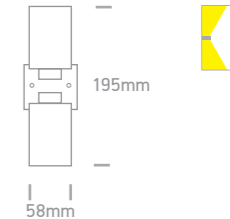

67163

230V | GU10 | 2x35W | IP54 | Natural aluminium

67163/AL Aluminium