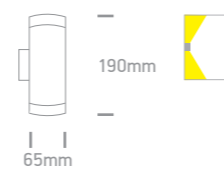

Suitable for GU10 CFL and LED