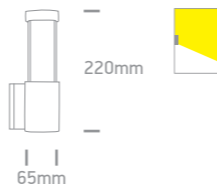

67066

230V | E27 | 15W | IP54 | Dia cast

67066/G Grey
67066/BR Rust Brown