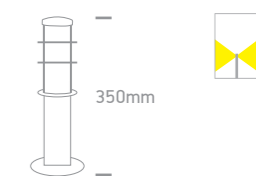

67006

230V | E27 | 15W | IP44 | Stainless steel

67006

67288

230V | E27 | 15W | IP44 | Teak + stainless steel

67288

67290

230V | E27 | 15W | IP44 | Teak + stainless steel