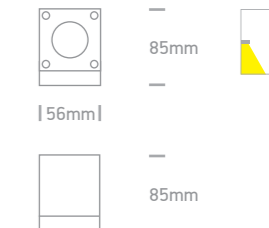

6008/AL Aluminium

67163

230V | GU10 | 2x35W | IP54 | Natural aluminium

67163/AL Aluminium

67163A

230V | GU10 | 35W | IP54 | Natural aluminium

67163A/AL Aluminium

67300 230V | GU10 | 35W | IP54 | Natural aluminium | Adjustable