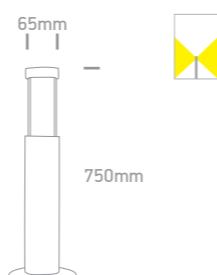

67060

230V | E27 | 15W | IP54 | Dia cast

67060/G Grey
67060/BR Rust Brown

67066

230V | E27 | 15W | IP54 | Dia cast

67066/G Grey
67066/BR Rust Brown

67068

230V | E27 | 15W | IP54 | Dia cast

67068/G Grey
67068/BR Rust Brown

67070

230V | E27 | 15W | IP54 | Dia cast

67070/G Grey
67070/BR Rust Brown

67062

230V | E27 | 15W | IP54 | Dia cast

67062/G Grey
67062/BR Rust Brown

67064

230V | E27 | 15W | IP54 | Dia cast

67064/G Grey
67064/BR Rust Brown