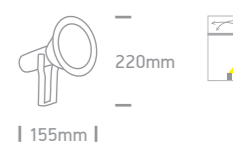

7010

Supplied with base and spike

7010A

230V | E27 PAR38 | 80W | IP65 | 316 Stainless steel | Adjustable

7010A

Supplied with base and spike

67030

230V | GU10 | 2x35W | IP54 | Stainless steel