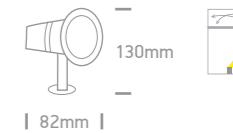

7008

Supplied with base and spike

7008A

230V | GU10 | 35W | IP65 | 316 Stainless steel | Adjustable

7008A

Supplied with base and spike

7010

230V | E27 PAR38 | 80W | IP65 | 304 Stainless steel | Adjustable