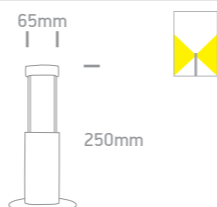

67064

230V | E27 | 15W | IP54 | Dia cast

67064/G Grey
67064/BR Rust Brown