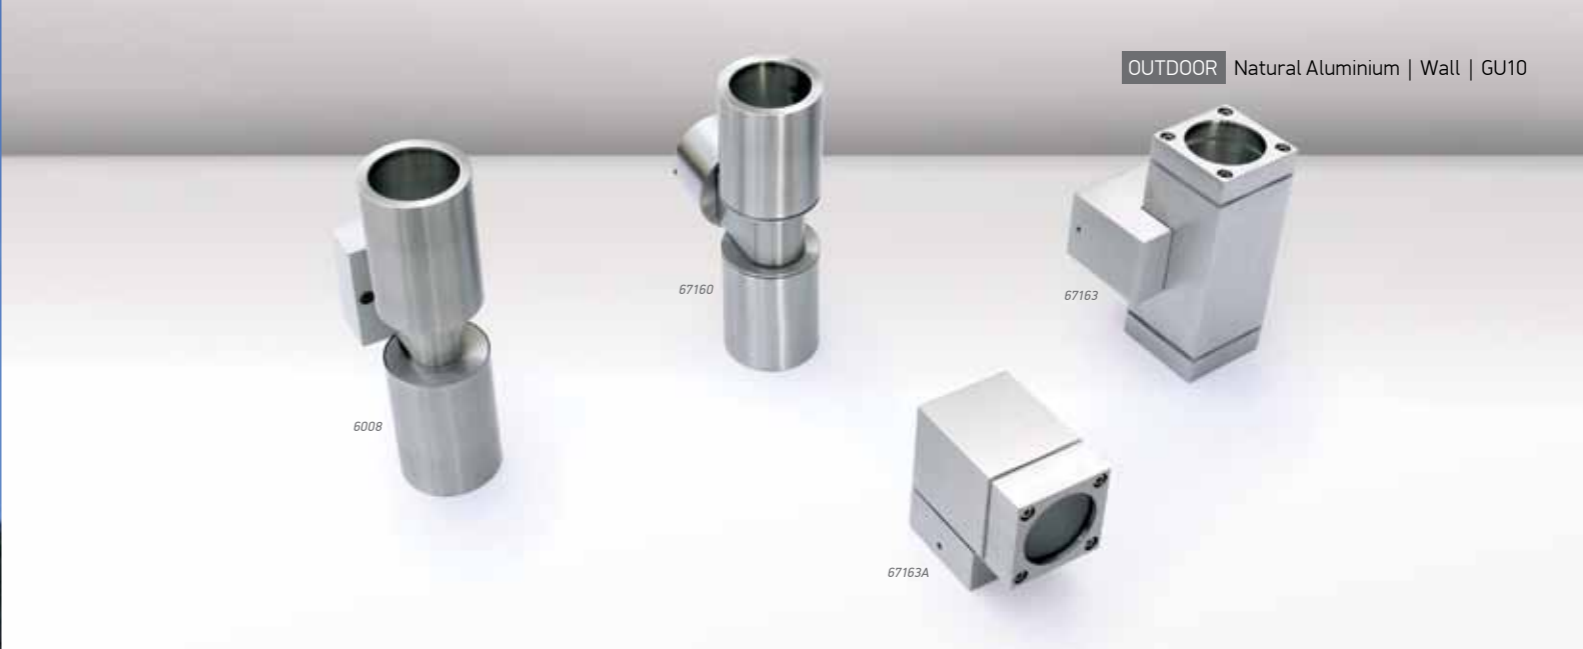

67160

230V | GU10 | 2x35W | IP54 | Natural aluminium

67160/AL Aluminium

6008

230V | GU10 | 2x35W | IP54 | Natural aluminium

6008/AL Aluminium

67163

230V | GU10 | 2x35W | IP54 | Natural aluminium

67163/AL Aluminium

67163A

230V | GU10 | 35W | IP54 | Natural aluminium

67163A/AL Aluminium