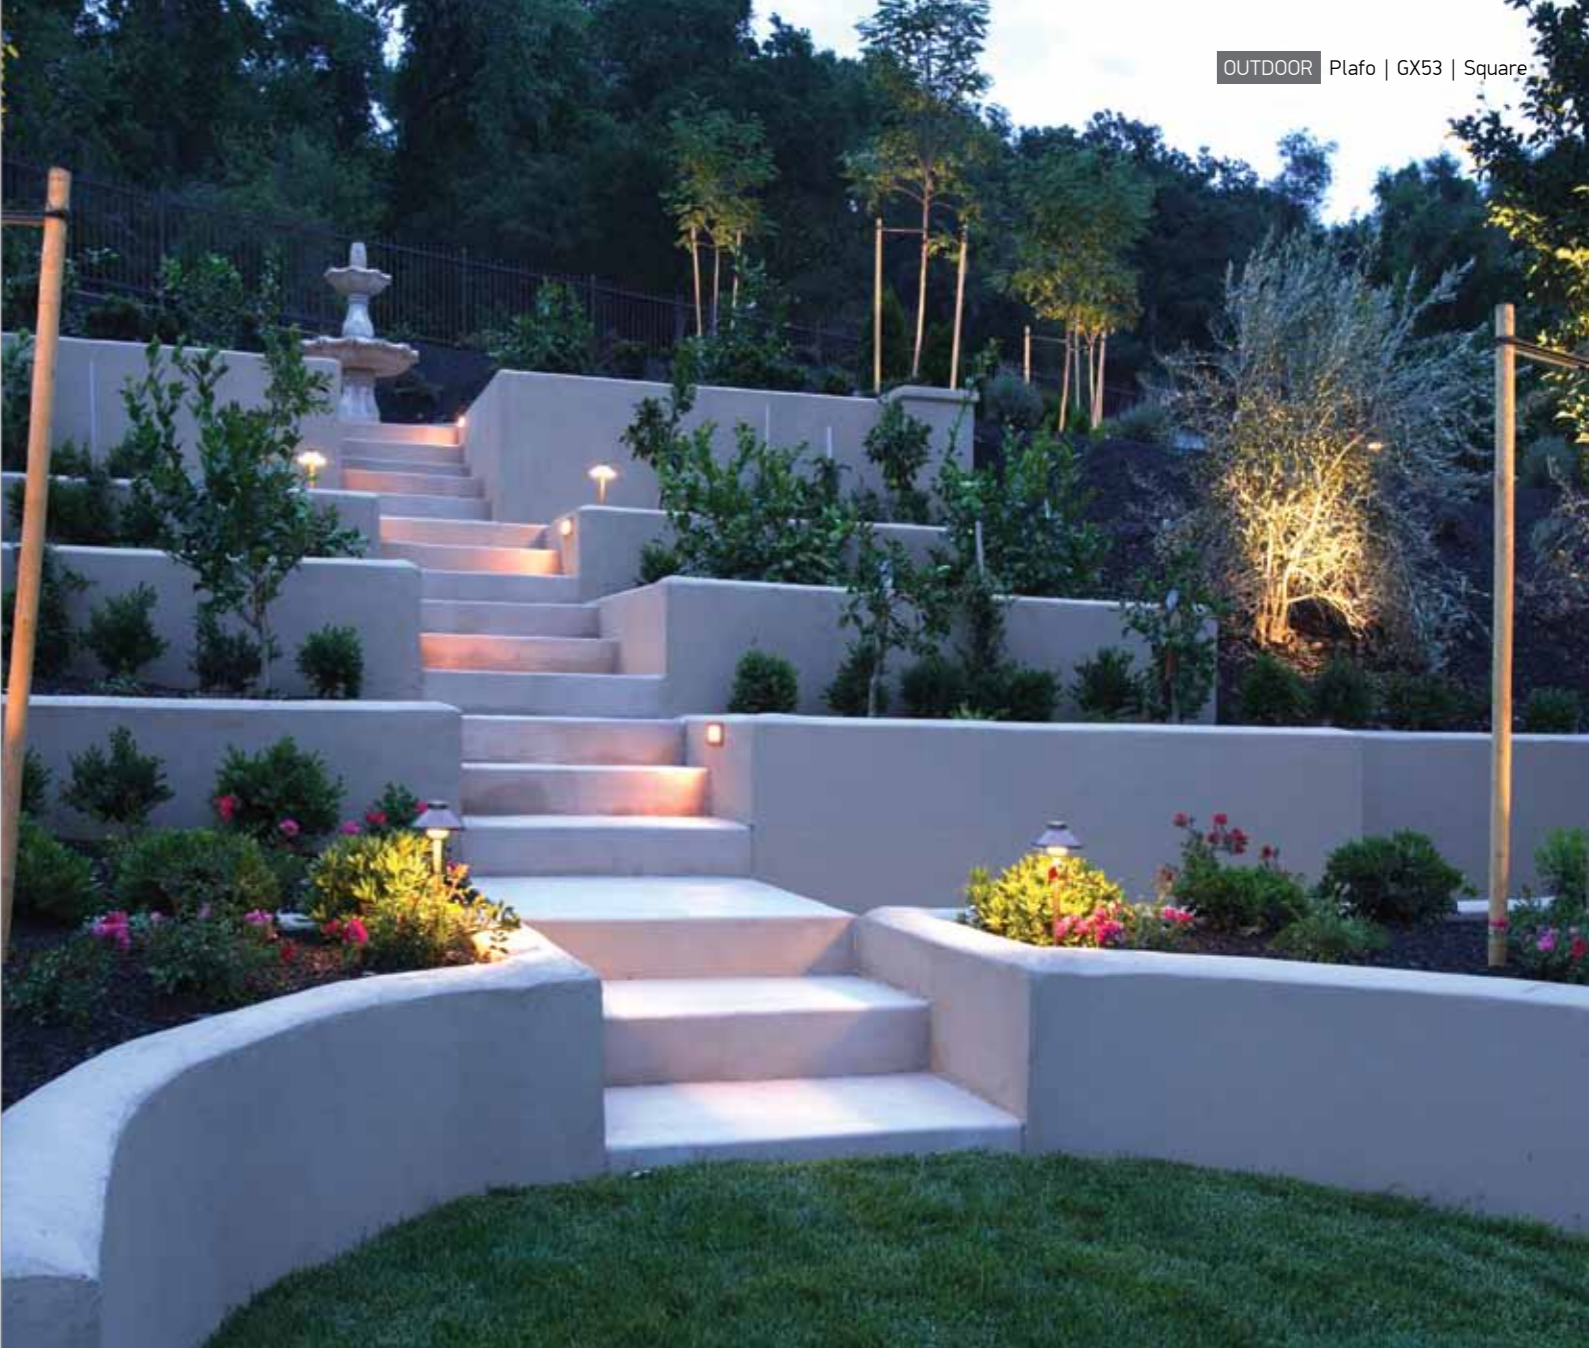

67200A/G Grey

CE, Recycled, Energy Efficient, Dimmable, 60mm height, 132mm diameter, 20 units per box, Yellow beam spread.

67202 230V | GX53 | 9W | IP54 | Die cast

67202/G Grey

CE, Recycled, Energy Efficient, Dimmable, 58mm height, 132x132mm square, 20 units per box, Yellow beam spread.