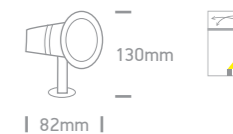

7008A

230V | GU10 | 35W | IP65 | 316 Stainless steel | Adjustable

7008A

Supplied with base and spike