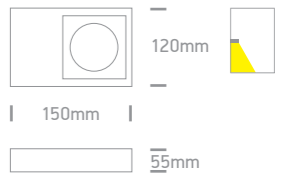

67266

230V | E27 | 20W | IP43 | Die cast | Dark light

67266/G Grey
67266/BR Rust Brown