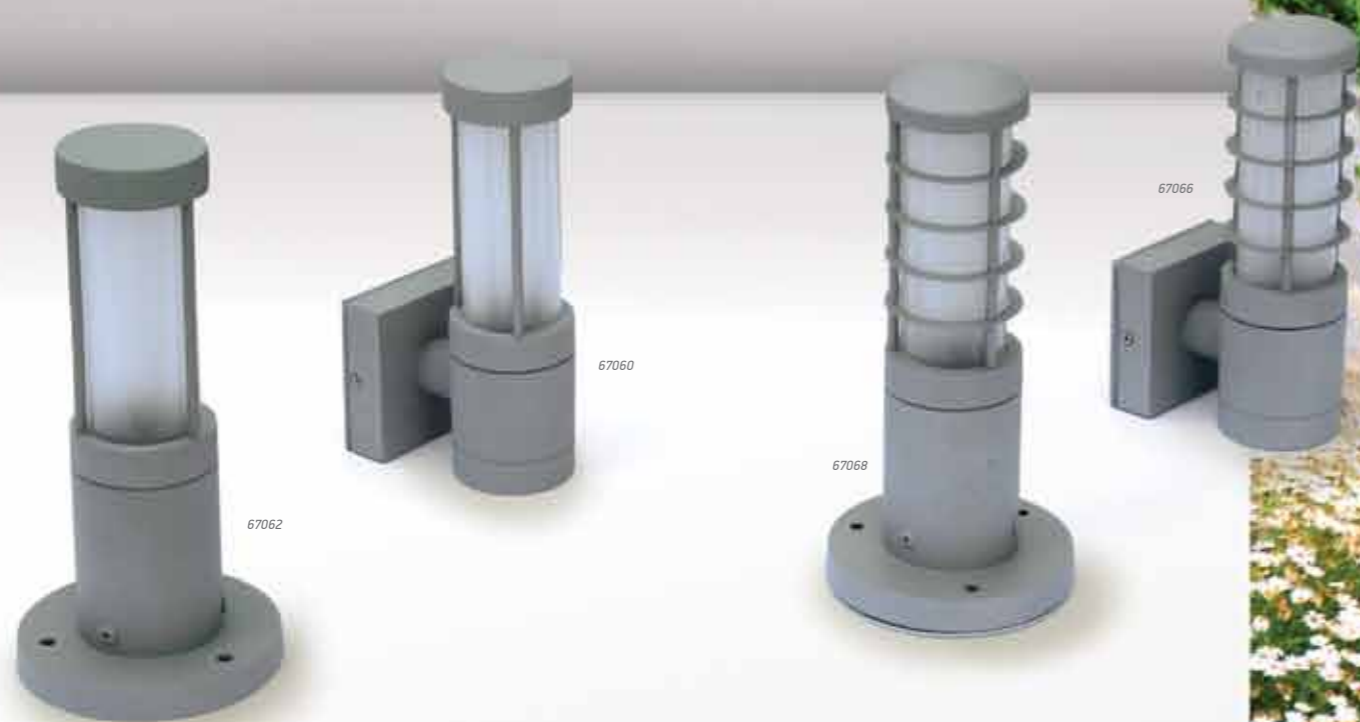

67060

230V | E27 | 15W | IP54 | Dia cast

67060/G Grey
67060/BR Rust Brown

67066

230V | E27 | 15W | IP54 | Dia cast

67066/G Grey
67066/BR Rust Brown

67068

230V | E27 | 15W | IP54 | Dia cast

67068/G Grey
67068/BR Rust Brown

67070

230V | E27 | 15W | IP54 | Dia cast

67070/G Grey
67070/BR Rust Brown

67062

230V | E27 | 15W | IP54 | Dia cast

67062/G Grey
67062/BR Rust Brown

67064

230V | E27 | 15W | IP54 | Dia cast

67064/G Grey
67064/BR Rust Brown