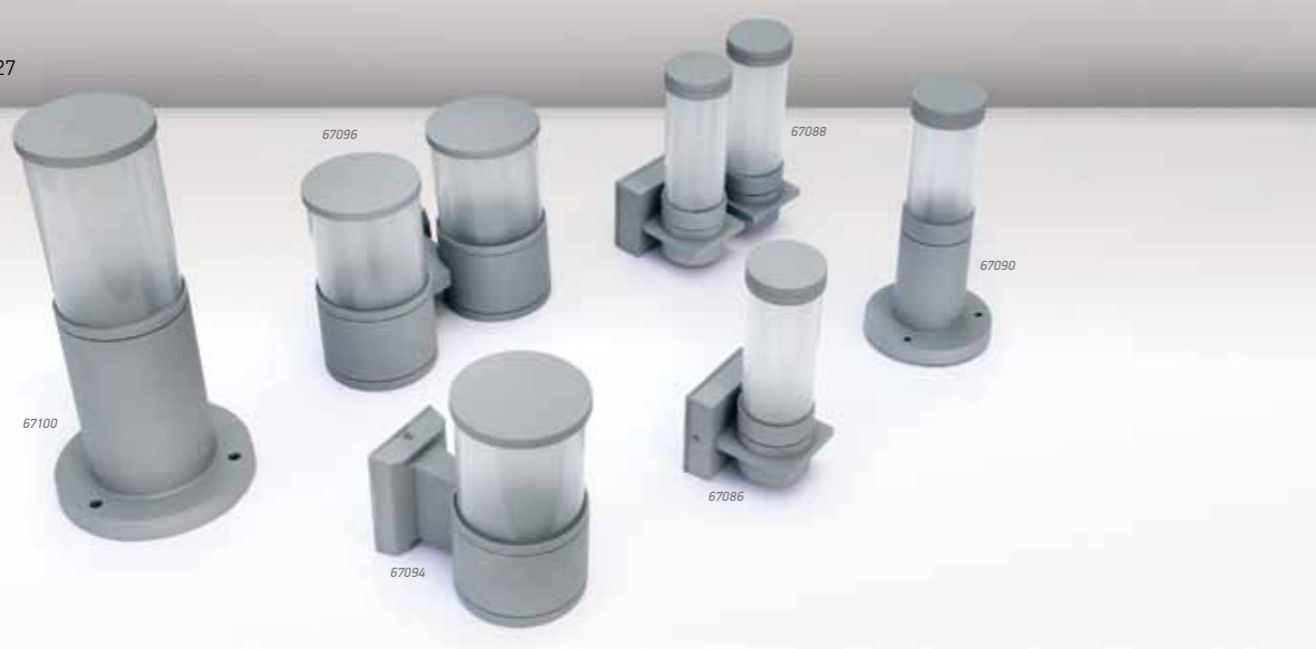

67086 230V | E27 | 15W | IP54 | Die cast

67086/G Grey
67086/BR Rust Brown

CE, E27, IP54, Recycle, Wall Mount

12

235mm
65mm

67088 230V | E27 | 2x15W | IP54 | Die cast

67088/G Grey
67088/BR Rust Brown

CE, E27, IP54, Recycle, Wall Mount

12

100mm 235mm
170mm

67090 230V | E27 | 15W | IP54 | Die cast

67090/G Grey
67090/BR Rust Brown

CE, E27, IP54, Recycle, Down Light

12

65mm 250mm

67092 230V | E27 | 15W | IP54 | Die cast

67092/G Grey
67092/BR Rust Brown

CE, E27, IP54, Recycle, Down Light

6

65mm 750mm

67094 230V | E27 | 20W | IP54 | Die cast

67094/G Grey
67094/BR Rust Brown

CE, E27, IP54, Recycle, Wall Mount

12

210mm
107mm

67096 230V | E27 | 2x20W | IP54 | Die cast

67096/G Grey
67096/BR Rust Brown

CE, E27, IP54, Recycle, Wall Mount

8

210mm
250mm

67098 230V | E27 | 2x20W | IP54 | Die cast

67098/G Grey
67098/BR Rust Brown

CE, E27, IP54, Recycle, Wall Mount

12

330mm
107mm

67100 230V | E27 | 20W | IP54 | Die cast

67100/G Grey
67100/BR Rust Brown

CE, E27, IP54, Recycle, Down Light

4

107mm 350mm

67102 230V | E27 | 20W | IP54 | Die cast

67102/G Grey
67102/BR Rust Brown

CE, E27, IP54, Recycle, Down Light

4

107mm 750mm