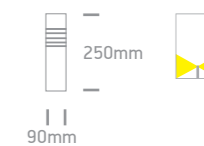

67040

230V | G9 | 25W | IP54 | Natural aluminium

67040/AL Aluminium