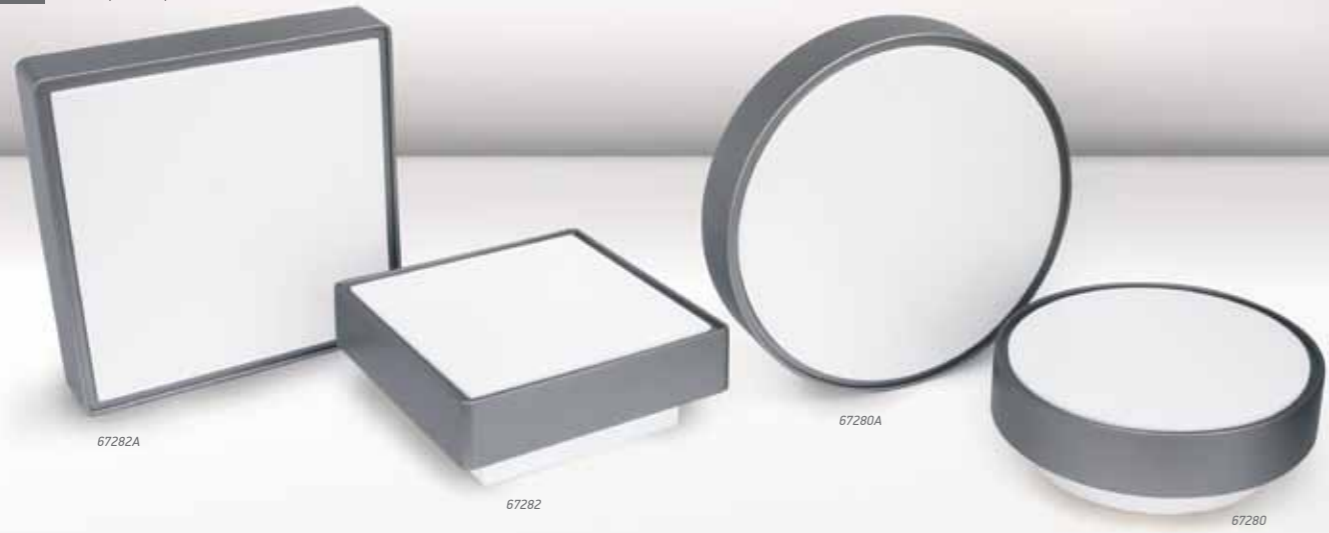

67280 230V | E27 | 18W | IP65 | PC

67280/W White
67280/G Grey
67280/AN Anthracite

CE, Recycled, E27, Upward arrow, Dimensions: 245mm x 83mm, 12 units per box, Light distribution diagram.

67280A 230V | E27 | 2x18W | IP65 | PC

67280A/W White
67280A/G Grey
67280A/AN Anthracite

CE, Recycled, E27, Upward arrow, Dimensions: 307mm x 90mm, 8 units per box, Light distribution diagram.

67282 230V | E27 | 18W | IP65 | PC

67282/W White
67282/G Grey
67282/AN Anthracite

CE, Recycled, E27, Upward arrow, Dimensions: 240x240mm x 93mm, 12 units per box, Light distribution diagram.

67282A 230V | E27 | 2x18W | IP65 | PC

67282A/W White
67282A/G Grey
67282A/AN Anthracite

CE, Recycled, E27, Upward arrow, Dimensions: 296x296mm x 94mm, 8 units per box, Light distribution diagram.

67214 230V | E27 | 2x20W | IP54 | Die cast

67214/G Grey

CE, Recycled, E27, Upward arrow, Dimensions: 300mm x 95mm, 6 units per box, Light distribution diagram.

67216B 230V | E27 | 2x15W | IP54 | Die cast

67216B/G Grey

CE, Recycled, E27, Upward arrow, Dimensions: 180x280mm x 90mm, 10 units per box, Light distribution diagram.

67216 230V | E27 | 2x20W | IP54 | Die cast

67216/G Grey

CE, Recycled, E27, Upward arrow, Dimensions: 300x300mm x 95mm, 6 units per box, Light distribution diagram.