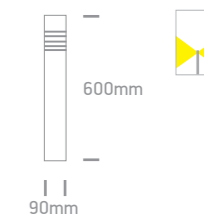

67252

230V | 2G11 | 24W | IP54 | Natural aluminium

67252/AL Aluminium

Complete with ballast