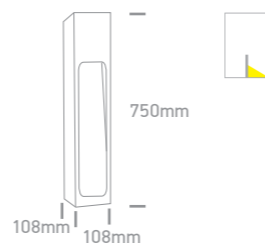

67326

230V | GX53 | 11W | IP54 | Die cast

67326/G Grey
67326/AN Anthracite