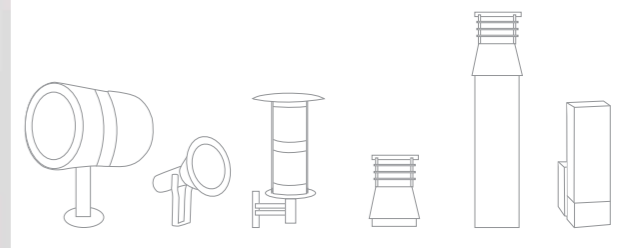

outdoor

OUTDOOR

- Cylinders
- Plafo
- Tubes
- Bollards
- Natural aluminium
- Stainless steel
- Inground

67130C 230V | GU10 | 35W | IP54 | Die cast

67130C/W White
67130C/G Grey
67130C/BR Rust Brown

CE, ENEC, RoHS, Recycle, Dimmable

30 units per box

Dimensions: 102mm height, 65mm diameter

67130D 230V | GU10 | 35W | IP54 | Die cast

67130D/W White
67130D/G Grey

CE, ENEC, RoHS, Recycle, Dimmable

20 units per box

Dimensions: 98mm height, 63mm width