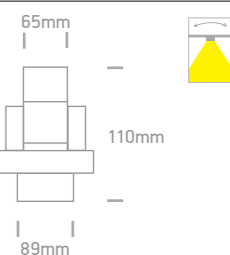

67162 230V | GU10 | 35W | IP54 | Aluminium | Adjustable

67162/AL Aluminium
67162/G Grey
67162/BR Rust Brown