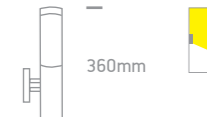

230V | E27 | 15W | IP44 | Stainless steel

366mm

67010W

230V | E27 | 15W | IP44 | Teak + stainless steel

67010W

360mm

230V | E27 | 15W | IP44 | Stainless steel

300mm

67012W

230V | E27 | 15W | IP44 | Teak + stainless steel

67012W

350mm

230V | E27 | 15W | IP44 | Stainless steel

800mm

67014W

230V | E27 | 15W | IP44 | Teak + stainless steel

67014W

800mm