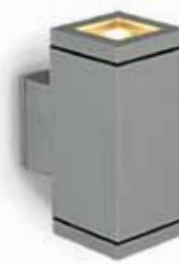

67134/G Grey

CE, ENEC, Recycle, Dimmer, 12 units per box

185mm height, 99mm diameter

67134F 230V | GX53 | 9W | IP54 | Die cast

67134F/W White
67134F/G Grey

CE, ENEC, Recycle, Dimmer, 12 units per box

107mm height, 147mm width, 158mm depth