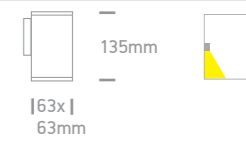

67130J

230V | GU10 | 11W | IP54 | Die cast

- 67130J/W White
- 67130J/G Grey
- 67130J/BR Rust Brown

Suitable for GU10 CFL and LED

67130H

230V | GU10 | 2x11W | IP54 | Die cast

- 67130H/W White
- 67130H/G Grey
- 67130H/BR Rust Brown

Suitable for GU10 CFL and LED

67130L

230V | GU10 | 11W | IP54 | Die cast

- 67130L/W White
- 67130L/G Grey
- 67130L/BR Rust Brown

Suitable for GU10 CFL and LED

67130K

230V | GU10 | 2x11W | IP54 | Die cast

- 67130K/W White
- 67130K/G Grey
- 67130K/BR Rust Brown

Suitable for GU10 CFL and LED