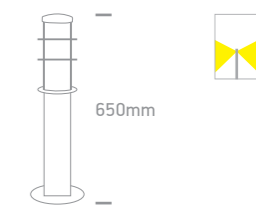

67002

230V | E27 | 15W | IP44 | Stainless steel

67002

67286

230V | E27 | 15W | IP44 | Teak + stainless steel

67286

67004

230V | E27 | 15W | IP44 | Stainless steel

67004

67006

230V | E27 | 15W | IP44 | Stainless steel

67006

67288

230V | E27 | 15W | IP44 | Teak + stainless steel

67288

67290

230V | E27 | 15W | IP44 | Teak + stainless steel

67290