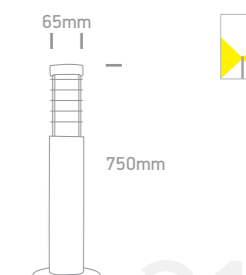

67062

230V | E27 | 15W | IP54 | Dia cast

67062/G Grey
67062/BR Rust Brown