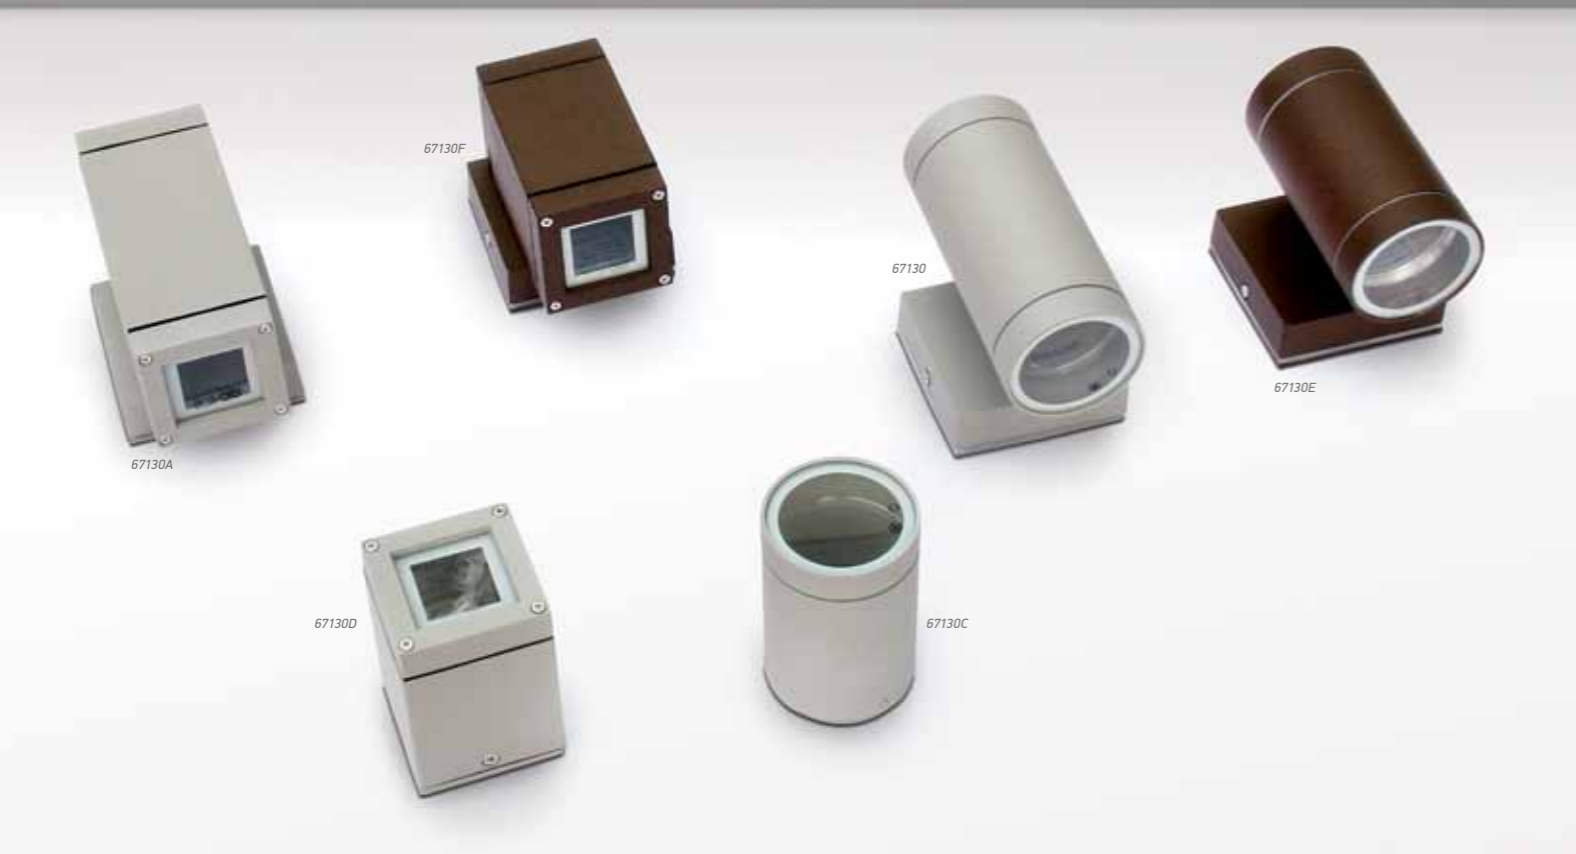

outdoor

OUTDOOR

- Cylinders
- Plafo
- Tubes
- Bollards
- Natural aluminium
- Stainless steel
- Inground

67130C 230V | GU10 | 35W | IP54 | Die cast

67130C/W White
67130C/G Grey
67130C/BR Rust Brown

CE, ENEC, RoHS, Recycle, Dimmable

30 units per box

Dimensions: 102mm height, 65mm diameter

67130D 230V | GU10 | 35W | IP54 | Die cast

67130D/W White
67130D/G Grey

CE, ENEC, RoHS, Recycle, Dimmable

20 units per box

Dimensions: 98mm height, 63mm width

67130E 230V | GU10 | 35W | IP54 | Die cast

67130E/G Grey
67130E/BR Rust Brown

CE, ENEC, RoHS, Recycle, Dimmable

18 units per box

Dimensions: 121mm height, 65mm diameter

67130F 230V | GU10 | 35W | IP54 | Die cast