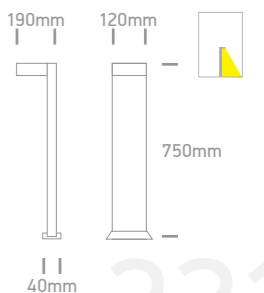

230V | E27 | 20W | IP43 | Die cast | Dark light

67264/G Grey
67264/BR Rust Brown

230V | GX53 | 11W | IP54 | Die cast

67324/G Grey
67324/AN Anthracite

230V | E27 | 20W | IP43 | Die cast | Dark light

67266/G Grey
67266/BR Rust Brown

230V | GX53 | 11W | IP54 | Die cast

67326/G Grey
67326/AN Anthracite