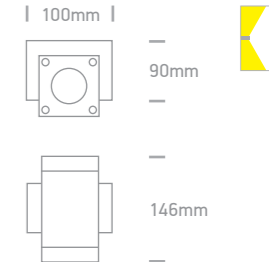

67163A

230V | GU10 | 35W | IP54 | Natural aluminium

67163A/AL Aluminium