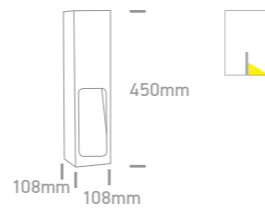

67324

230V | GX53 | 11W | IP54 | Die cast

67324/G Grey
67324/AN Anthracite