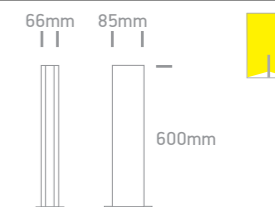

67044

230V | E27 | 15W | IP54 | Natural aluminium

67044/AL Aluminium

67040

230V | G9 | 25W | IP54 | Natural aluminium

67040/AL Aluminium

67046

230V | E27 | 15W | IP54 | Natural aluminium

67046/AL Aluminium

67252

230V | 2G11 | 24W | IP54 | Natural aluminium

67252/AL Aluminium

Complete with ballast