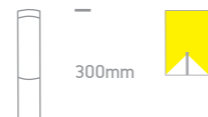

230V | E27 | 15W | IP44 | Stainless steel

366mm

67010W

230V | E27 | 15W | IP44 | Teak + stainless steel

67010W

360mm

230V | E27 | 15W | IP44 | Stainless steel

300mm

67012W

230V | E27 | 15W | IP44 | Teak + stainless steel

67012W

350mm

230V | E27 | 15W | IP44 | Stainless steel

800mm

67014W

230V | E27 | 15W | IP44 | Teak + stainless steel

67014W

800mm