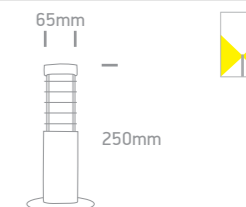

67070

230V | E27 | 15W | IP54 | Dia cast

67070/G Grey
67070/BR Rust Brown