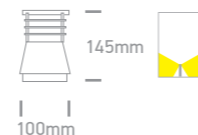

67046

230V | E27 | 15W | IP54 | Natural aluminium

67046/AL Aluminium