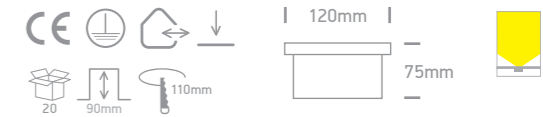

Complete with ballast
Ballast adjustable for 35w or 70w operation
(set on 70w default)

7026 10° reflector for 7026

7026/10

69006 230V | GX53 | 9W | IP67 | Stainless steel

69006

69008 230V | GX53 | 9W | IP67 | Stainless steel