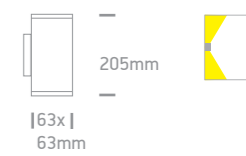

Suitable for GU10 CFL and LED