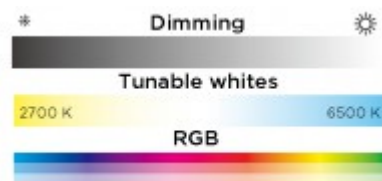

Countdown timer

Set automated time schedules

Create your own dynamic scene

Dimming

Dimming

Tunable whites

Tunable whites

RGB