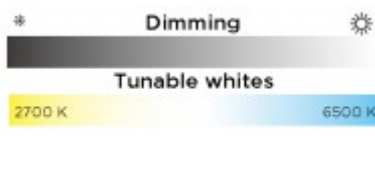

Countdown timer

Set automated time schedules

Create your own dynamic scene

Dimming

Dimming

Tunable whites

Tunable whites

RGB