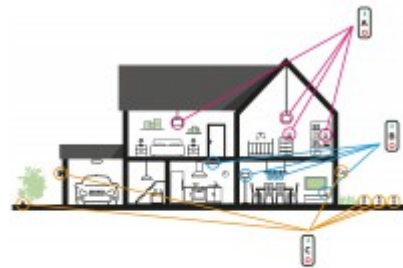

Tunable whites

2700 K

6500 K

Tunable whites

2700 K

6500 K

RGB