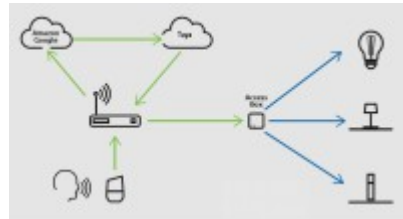

Tunable whites

2700 K

6500 K

Tunable whites

2700 K

6500 K

RGB