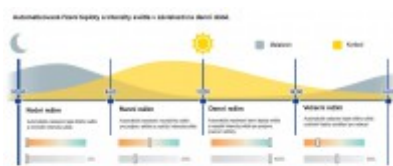

Tunable whites

2700 K

6500 K

Tunable whites

2700 K

6500 K

RGB