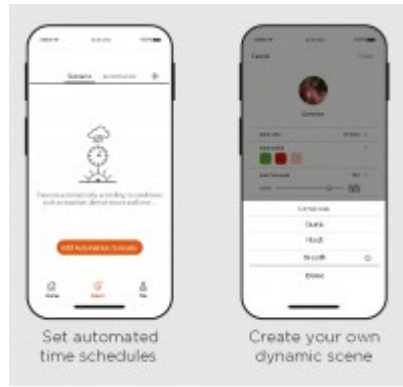

Tunable whites

2700 K

6500 K

Tunable whites

2700 K

6500 K

RGB